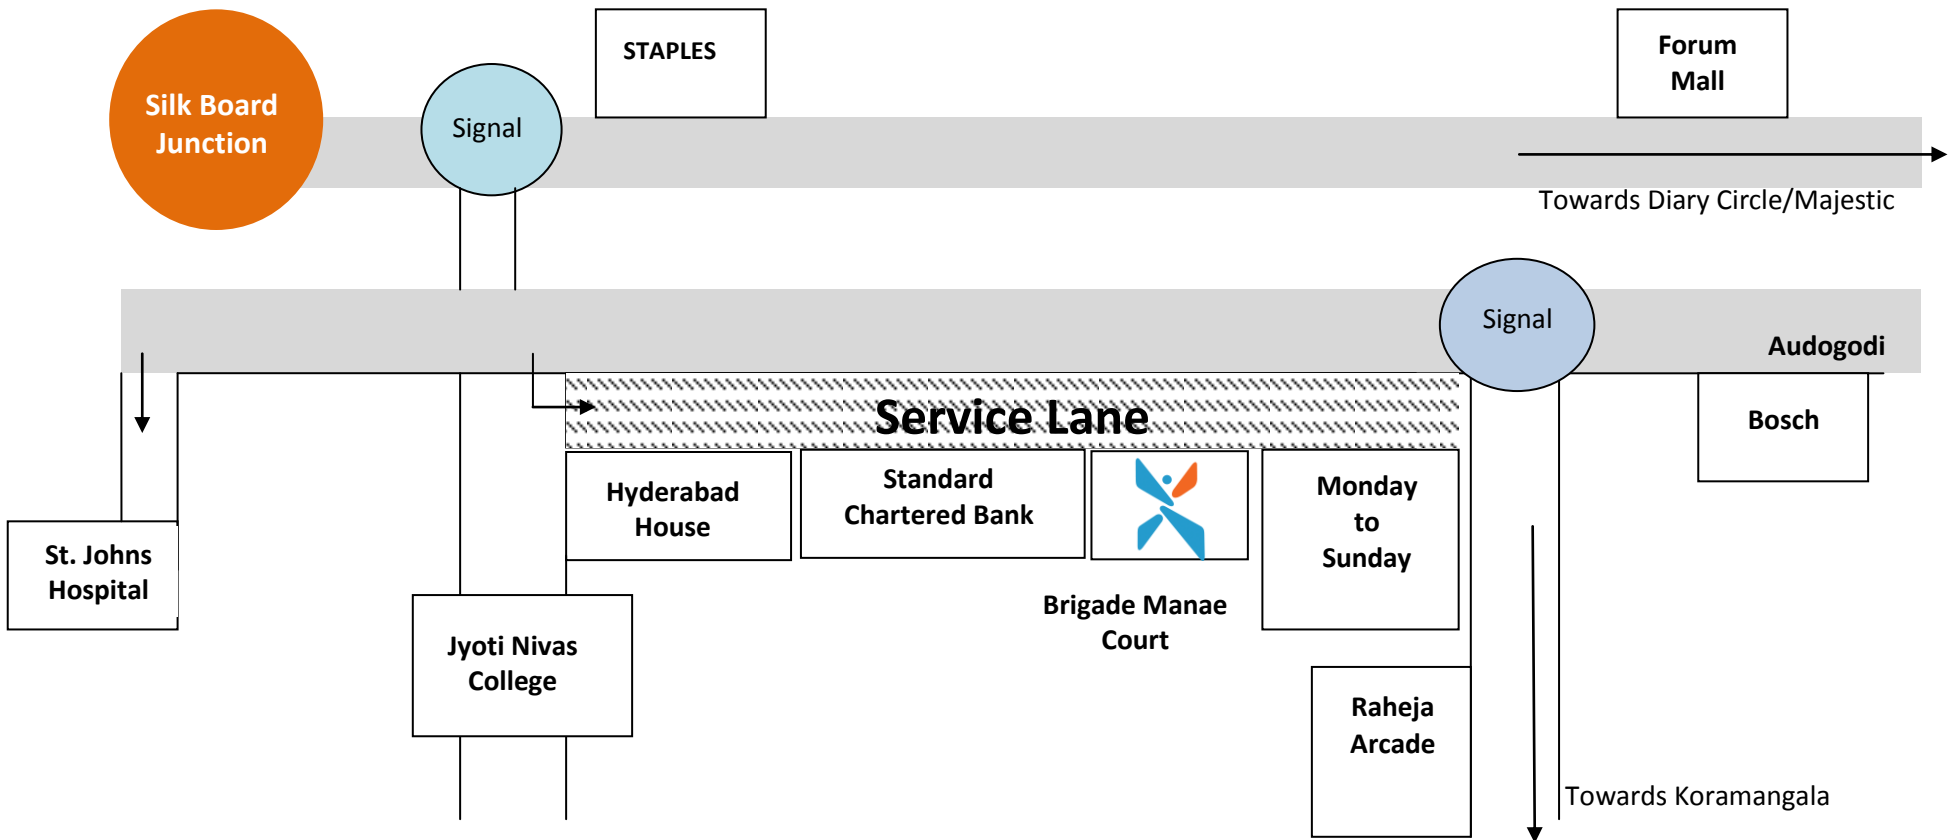

Route Map for Axcend Automation & Software Solutions

Driving Directions

From Silkboard: To enter the service lane where Axcend is located, one needs to take the deviation in the signal next to Monday to Sunday. There is no entry from Monday to Sunday to the service lane. Drive straight towards Raheja Arcade and take the right lane after the Airtel showroom. Head in the natural course of the road and you will end in the perpendicular road where Axcend is located. You cannot miss the BBMP parking ground. Take the lane next to it and you will end up in the service lane.

From Audogodi: Take the entry to the service lane next to Hyderabad House.